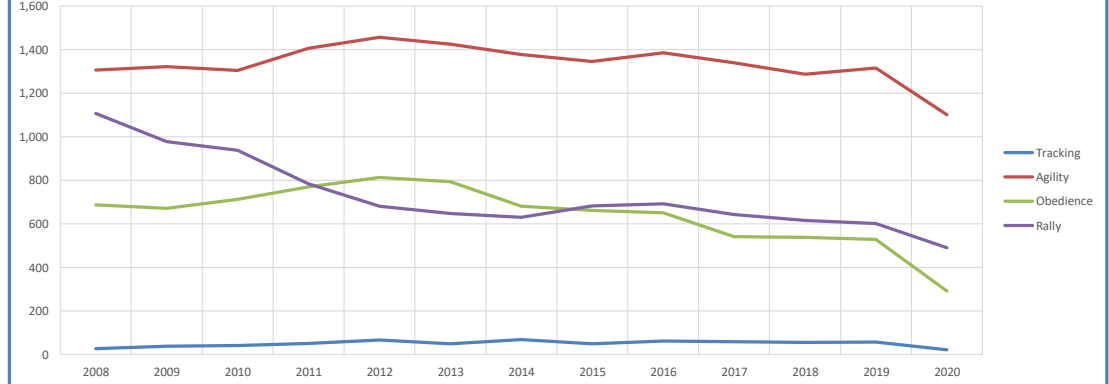

## 2020 Final

Competing: Total Unique Dogs by Sport Each Year

Total Unique in Companion (each year)	2,417	2,318	2,346	2,332	2,345	2,238	2,143	2,120	2,082	1,947	1,904	1,887	1,508
Total Unique Placing in Performance (each year)	526	597	579	543	532	729	831	748	864	1,106	1,589	1,810	1,274
Total in Conformation (each year)	12,225	11,414	10,941	10,579	10,366	9,921	9,682	9,386	9,299	8,970	9,041	8,822	6,225

Competing: % Change Unique Total Dogs Year over Year by Sport

% Change Companion	-	-4.1%	1.2%	-0.6%	0.6%	-4.6%	-4.2%	-1.1%	-1.8%	-6.5%	-2.2%	-0.9%	-20.1%
% Change Performance	-	13.5%	-3.0%	-6.2%	-2.0%	37.0%	14.0%	-10.0%	15.5%	28.0%	43.7%	13.9%	-29.6%
% Change Conformation	-	-6.6%	-4.1%	-3.3%	-2.0%	-4.3%	-2.4%	-3.1%	-0.9%	-3.5%	0.8%	-2.4%	-29.4%

Performance: Total Unique Dogs Placing

Companion: Total Unique Dogs Entered

**Terrier Group**

**2020 Final**

**Breeding: Unique Individual Dogs & Bitches Bred Each Year**

**% of Each Year's Litter Complement that have been Bred (to date)**