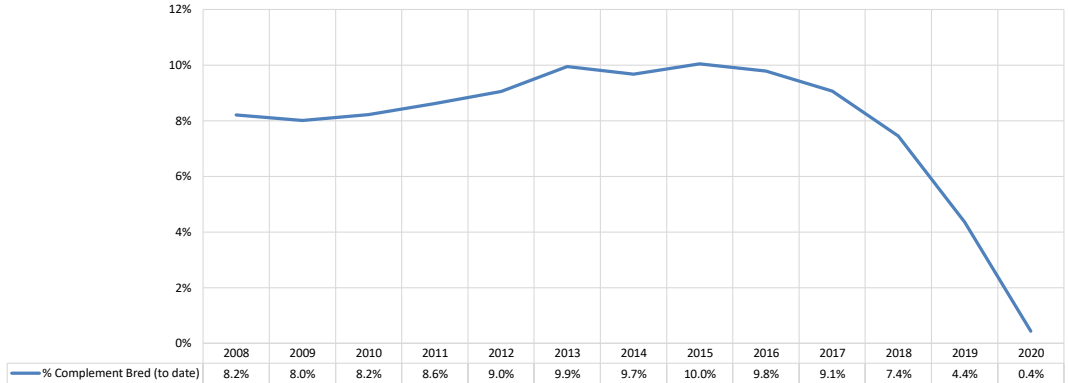

Competing: % Change Unique Total Dogs Year over Year by Sport

% Change Companion	-	-4.1%	1.2%	-0.6%	0.6%	-4.6%	-4.2%	-1.1%	-1.8%	-6.5%	-2.2%	-0.9%	-20.1%
% Change Performance	-	13.5%	-3.0%	-6.2%	-2.0%	37.0%	14.0%	-10.0%	15.5%	28.0%	43.7%	13.9%	-29.6%
% Change Conformation	-	-6.6%	-4.1%	-3.3%	-2.0%	-4.3%	-2.4%	-3.1%	-0.9%	-3.5%	0.8%	-2.4%	-29.4%

Performance: Total Unique Dogs Placing

Companion: Total Unique Dogs Entered

**Terrier Group**

**2020 Final**

**Breeding: Unique Individual Dogs & Bitches Bred Each Year**

**% of Each Year's Litter Complement that have been Bred (to date)**

**Competing: % of Each Year's Litter Complement in Competition**