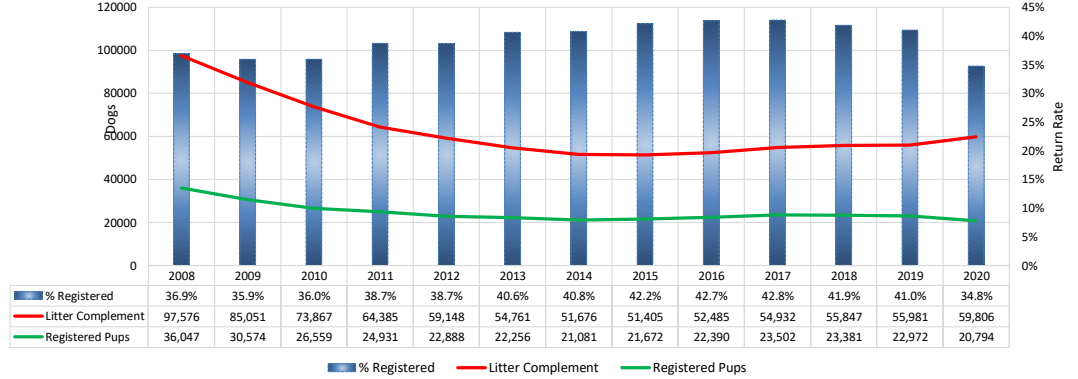

% Change YOY		2008	2009	2010	2011	2012	2013	2014	2015	2016	2017	2018	2019	2020	
	Registered Litters	N/A	-13.2%	-13.1%	-11.9%	-8.7%	-6.6%	-5.3%	-1.2%	1.0%	5.1%	1.5%	-0.3%	6.1%	These %'s are calculated to show the change each year from the previous year.
	Litter Complement	N/A	-12.8%	-13.1%	-12.8%	-8.1%	-7.4%	-5.6%	-0.5%	2.1%	4.7%	1.7%	0.2%	6.8%	
	Registered Dogs	N/A	-13.1%	-14.1%	-4.7%	-6.9%	-9.8%	0.0%	-0.2%	4.4%	2.6%	1.4%	-0.1%	8.3%	

% Change Relative 2008		2008	2009	2010	2011	2012	2013	2014	2015	2016	2017	2018	2019	2020	
	Registered Litters	0.0%	-13.2%	-24.6%	-33.5%	-39.3%	-43.3%	-46.3%	-47.0%	-46.5%	-43.8%	-42.9%	-43.1%	-39.6%	These %'s are calculated to show the change each year compared to 2008.
	Litter Complement	0.0%	-12.8%	-24.3%	-34.0%	-39.4%	-43.9%	-47.0%	-47.3%	-46.2%	-43.7%	-42.8%	-42.6%	-38.7%	
	Registered Dogs	0.0%	-13.1%	-25.4%	-28.9%	-33.8%	-40.3%	-42.9%	-43.0%	-40.5%	-38.9%	-38.1%	-38.2%	-33.0%	

**Terrier Group**

**2020 Final**

**AKC Dog & Litter Registrations**

**% of Each Year's Litter Complement that were Eventually Registered**

**% Change from Previous Year (YOY)**

**% Change Relative to 2008**