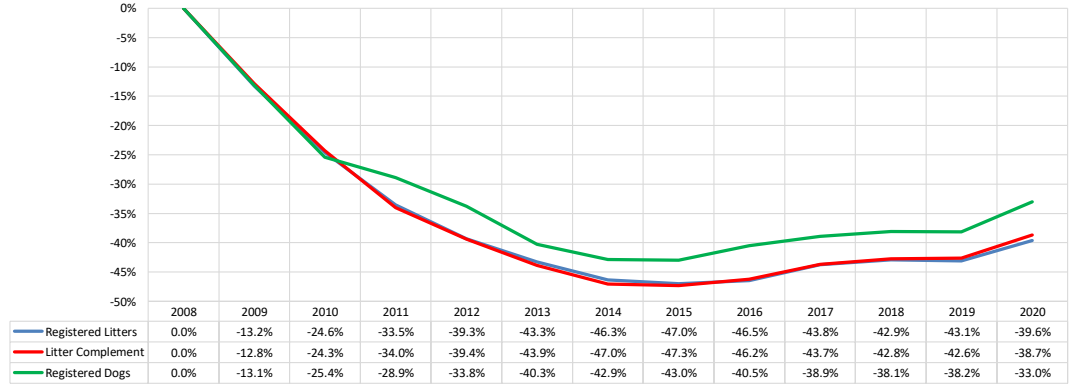

% Change Relative 2008		2008	2009	2010	2011	2012	2013	2014	2015	2016	2017	2018	2019	2020	
	Registered Litters	0.0%	-13.2%	-24.6%	-33.5%	-39.3%	-43.3%	-46.3%	-47.0%	-46.5%	-43.8%	-42.9%	-43.1%	-39.6%	These %'s are calculated to show the change each year compared to 2008.
	Litter Complement	0.0%	-12.8%	-24.3%	-34.0%	-39.4%	-43.9%	-47.0%	-47.3%	-46.2%	-43.7%	-42.8%	-42.6%	-38.7%	
	Registered Dogs	0.0%	-13.1%	-25.4%	-28.9%	-33.8%	-40.3%	-42.9%	-43.0%	-40.5%	-38.9%	-38.1%	-38.2%	-33.0%	

**Terrier Group**

**2020 Final**

**AKC Dog & Litter Registrations**

**% of Each Year's Litter Complement that were Eventually Registered**

**% Change from Previous Year (YOY)**

**% Change Relative to 2008**