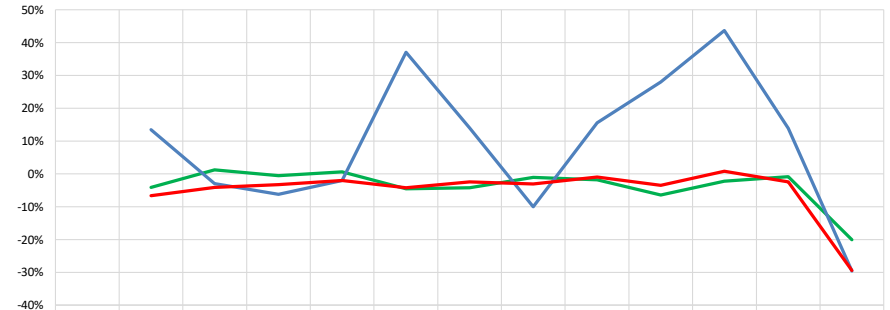

Competing: % Change Unique Total Dogs Year over Year by Sport