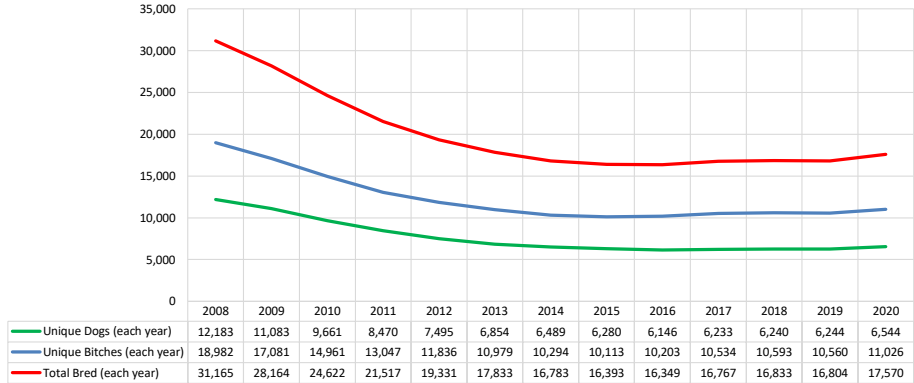

Competing: % Change Unique Total Dogs Year over Year by Sport

% Change Companion	-	-4.1%	1.2%	-0.6%	0.6%	-4.6%	-4.2%	-1.1%	-1.8%	-6.5%	-2.2%	-0.9%	-20.1%
% Change Performance	-	13.5%	-3.0%	-6.2%	-2.0%	37.0%	14.0%	-10.0%	15.5%	28.0%	43.7%	13.9%	-29.6%
% Change Conformation	-	-6.6%	-4.1%	-3.3%	-2.0%	-4.3%	-2.4%	-3.1%	-0.9%	-3.5%	0.8%	-2.4%	-29.4%

Performance: Total Unique Dogs Placing

Companion: Total Unique Dogs Entered

**Terrier Group**

**2020 Final**

**Breeding: Unique Individual Dogs & Bitches Bred Each Year**

**% of Each Year's Litter Complement that have been Bred (to date)**

**Competing: % of Each Year's Litter Complement in Competition**