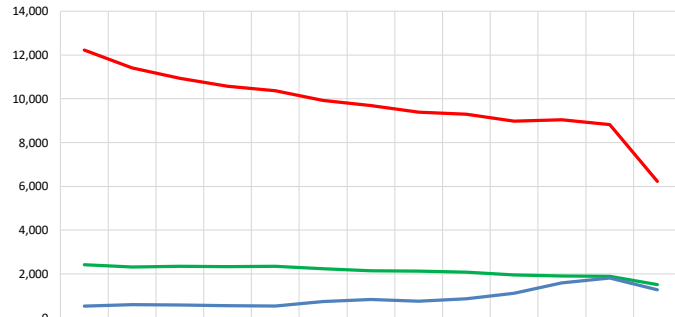

Terrier Group

2020 Final

Competing: Total Unique Dogs by Sport Each Year