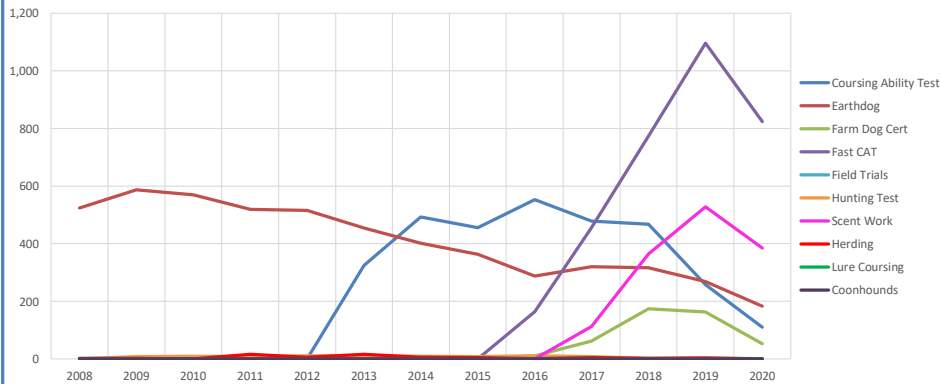

Performance: Total Unique Dogs Placing