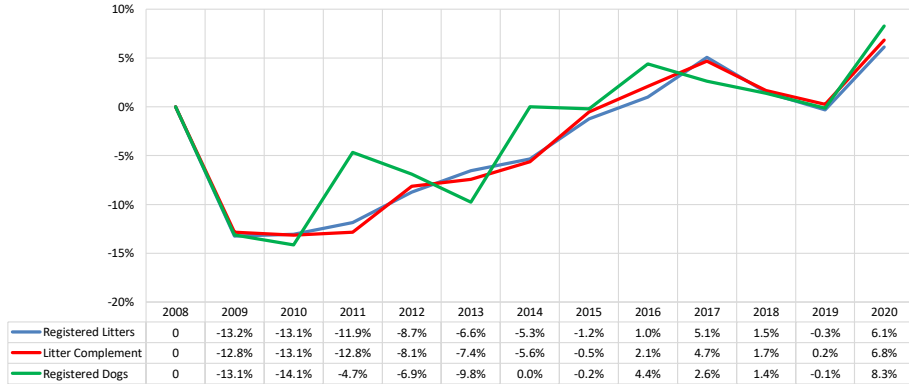

% Change Relative 2008		2008	2009	2010	2011	2012	2013	2014	2015	2016	2017	2018	2019	2020	
	Registered Litters	0.0%	-13.2%	-24.6%	-33.5%	-39.3%	-43.3%	-46.3%	-47.0%	-46.5%	-43.8%	-42.9%	-43.1%	-39.6%	These %'s are calculated to show the change each year compared to 2008.
	Litter Complement	0.0%	-12.8%	-24.3%	-34.0%	-39.4%	-43.9%	-47.0%	-47.3%	-46.2%	-43.7%	-42.8%	-42.6%	-38.7%	
	Registered Dogs	0.0%	-13.1%	-25.4%	-28.9%	-33.8%	-40.3%	-42.9%	-43.0%	-40.5%	-38.9%	-38.1%	-38.2%	-33.0%	

**Terrier Group**

**2020 Final**

**AKC Dog & Litter Registrations**

**% of Each Year's Litter Complement that were Eventually Registered**

**% Change from Previous Year (YOY)**

**% Change Relative to 2008**