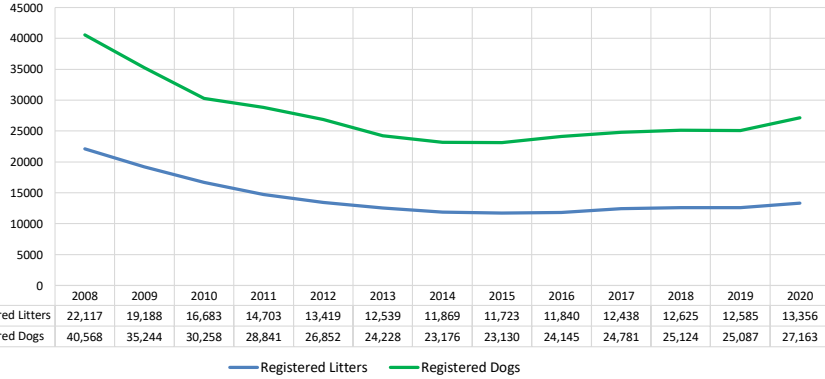

Terrier Group

2020 Final

AKC Dog & Litter Registrations