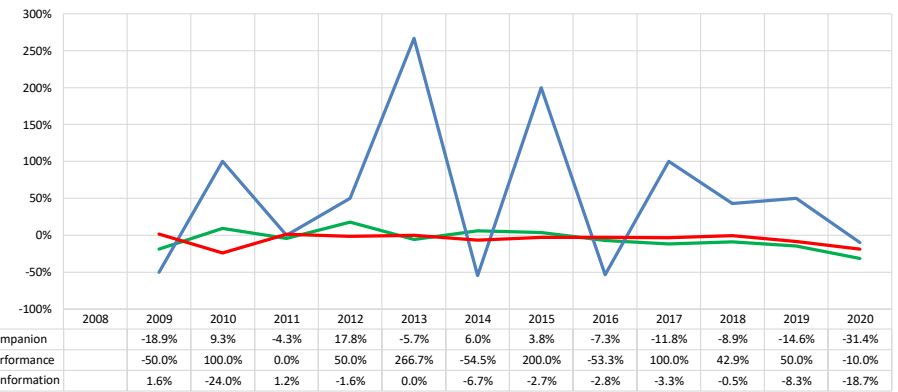

Competing: % Change Unique Total Dogs Year over Year by Sport