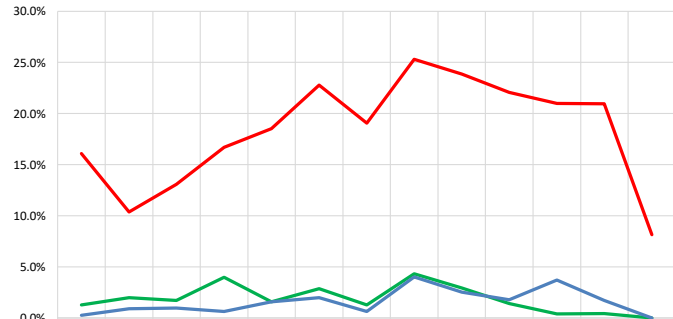

2020 Final

Competing: Total Unique Dogs by Sport Each Year

Competing: % Change Unique Total Dogs Year over Year by Sport

Performance: Total Unique Dogs Placing

Companion: Total Unique Dogs Entered

Australian Terriers

2020 Final

Breeding: Unique Individual Dogs & Bitches Bred Each Year

% of Each Year's Litter Complement that have been Bred (to date)

Competing: % of Each Year's Litter Complement in Competition

	2008	2009	2010	2011	2012	2013	2014	2015	2016	2017	2018	2019	2020
% Complement in Companion (to date)	1.28%	1.97%	1.73%	3.97%	1.59%	2.85%	1.27%	4.32%	2.93%	1.42%	0.41%	0.43%	0.00%
% Complement Placing in Performance (to date)	0.3%	0.9%	1.0%	0.6%	1.6%	2.0%	0.6%	4.0%	2.5%	1.8%	3.7%	1.7%	0.0%
% Complement in Conformation (to date)	16.1%	10.4%	13.1%	16.7%	18.5%	22.8%	19.0%	25.3%	23.8%	22.1%	21.0%	20.9%	8.1%