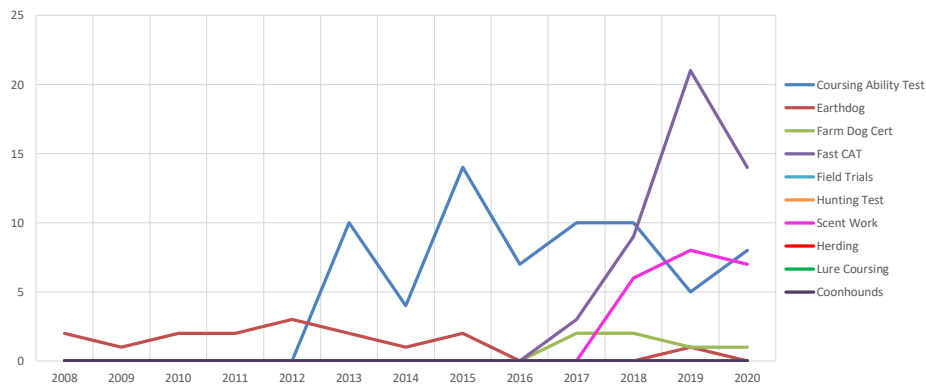

Australian Terriers

2020 Final

AKC Dog & Litter Registrations

% of Each Year's Litter Complement that were Eventually Registered

% Change from Previous Year (YOY)

% Change Relative to 2008

Australian Terriers

2020 Final

Competing: Total Unique Dogs by Sport Each Year

Competing: % Change Unique Total Dogs Year over Year by Sport

Performance: Total Unique Dogs Placing

Companion: Total Unique Dogs Entered

Australian Terriers