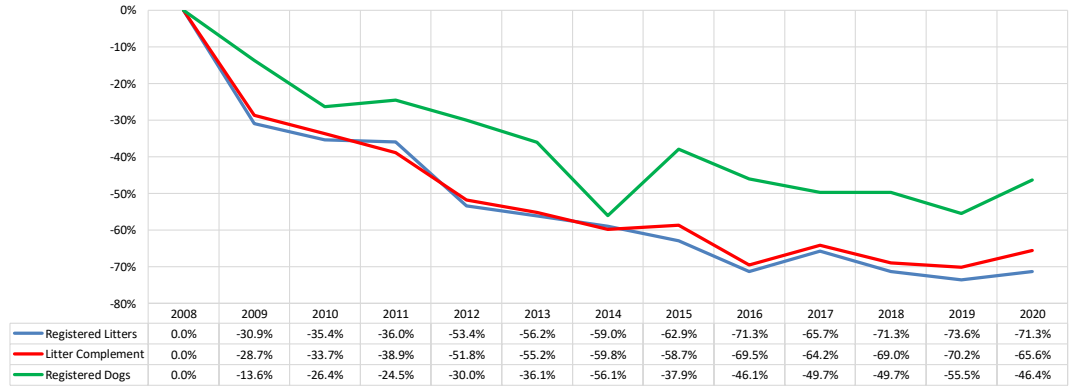

Australian Terriers

2020 Final

AKC Dog & Litter Registrations

% of Each Year's Litter Complement that were Eventually Registered

% Change from Previous Year (YOY)

% Change Relative to 2008

Australian Terriers