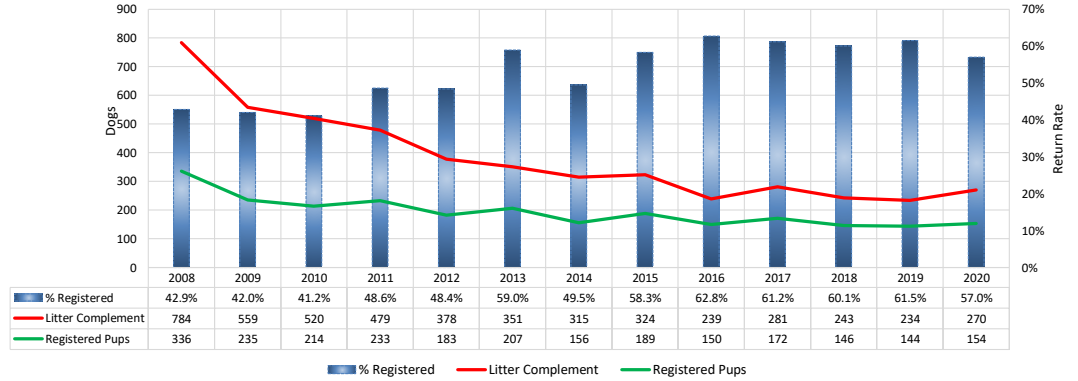

% of Each Year's Litter Complement that were Eventually Registered