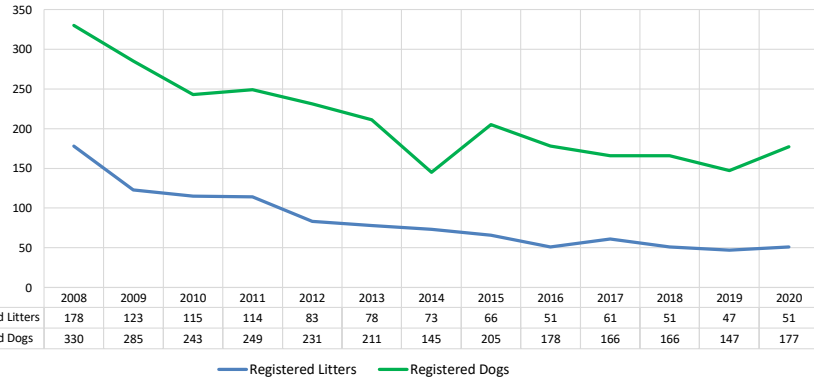

Australian Terriers

2020 Final

AKC Dog & Litter Registrations