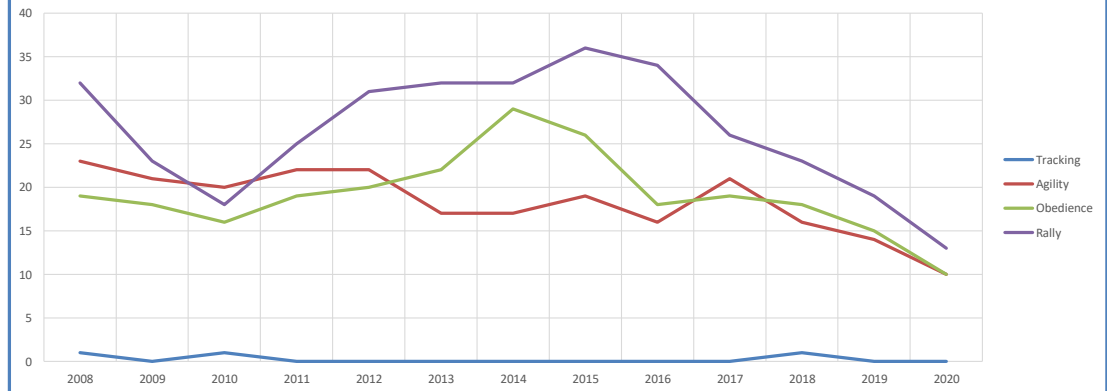

2020 Final

Competing: Total Unique Dogs by Sport Each Year

Competing: % Change Unique Total Dogs Year over Year by Sport

Performance: Total Unique Dogs Placing

Companion: Total Unique Dogs Entered

Australian Terriers