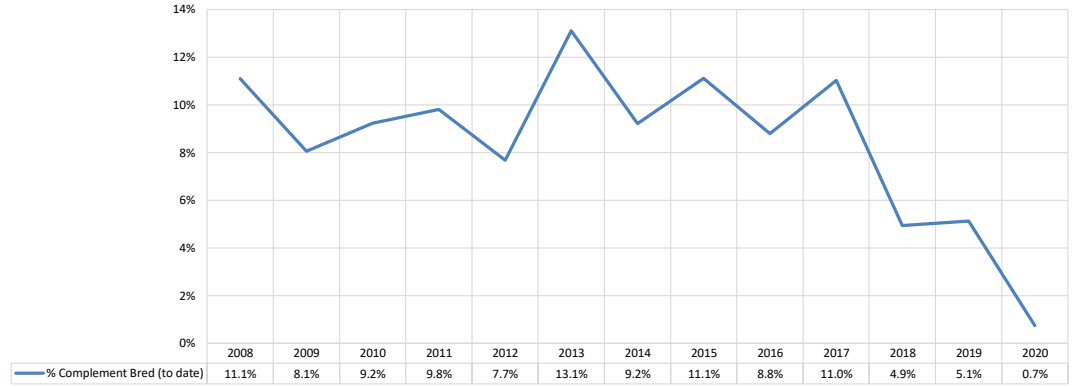

% of Each Year's Litter Complement that have been Bred (to date)