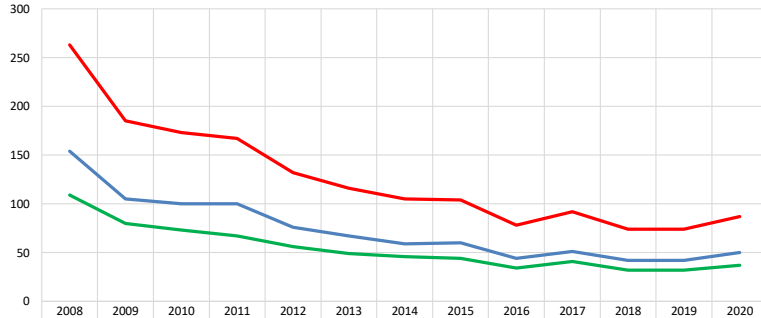

Australian Terriers

2020 Final

AKC Dog & Litter Registrations

% of Each Year's Litter Complement that were Eventually Registered

% Change from Previous Year (YOY)

% Change Relative to 2008

Australian Terriers

2020 Final

Competing: Total Unique Dogs by Sport Each Year

Competing: % Change Unique Total Dogs Year over Year by Sport

Performance: Total Unique Dogs Placing

Companion: Total Unique Dogs Entered

Australian Terriers

2020 Final

Breeding: Unique Individual Dogs & Bitches Bred Each Year

% of Each Year's Litter Complement that have been Bred (to date)

Competing: % of Each Year's Litter Complement in Competition

	2008	2009	2010	2011	2012	2013	2014	2015	2016	2017	2018	2019	2020
% Complement in Companion (to date)	1.28%	1.97%	1.73%	3.97%	1.59%	2.85%	1.27%	4.32%	2.93%	1.42%	0.41%	0.43%	0.00%
% Complement Placing in Performance (to date)	0.3%	0.9%	1.0%	0.6%	1.6%	2.0%	0.6%	4.0%	2.5%	1.8%	3.7%	1.7%	0.0%
% Complement in Conformation (to date)	16.1%	10.4%	13.1%	16.7%	18.5%	22.8%	19.0%	25.3%	23.8%	22.1%	21.0%	20.9%	8.1%