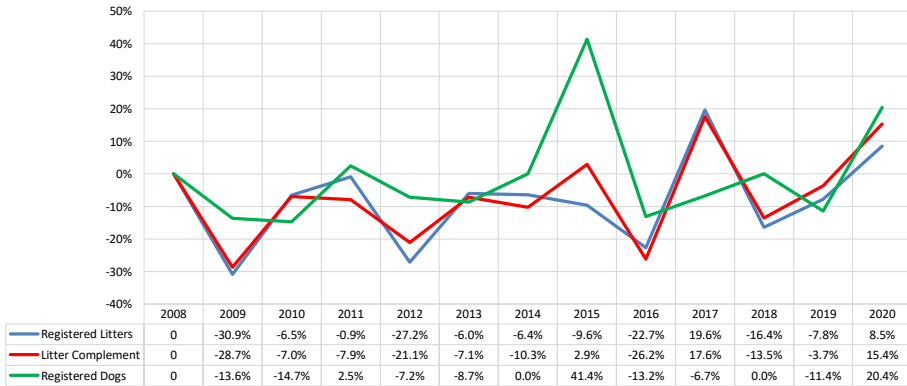

Australian Terriers

2020 Final

AKC Dog & Litter Registrations

% of Each Year's Litter Complement that were Eventually Registered

% Change from Previous Year (YOY)

% Change Relative to 2008

Australian Terriers