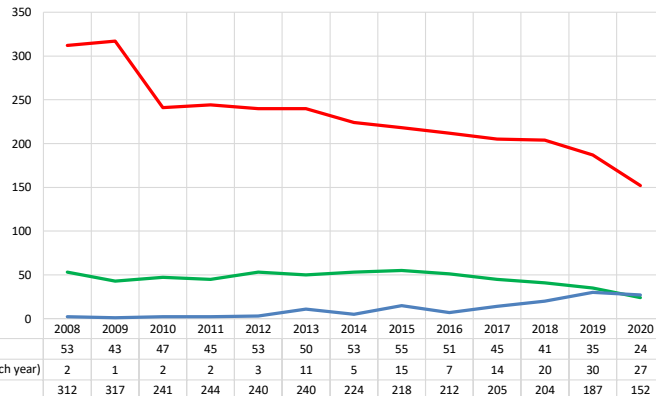

Australian Terriers

2020 Final

Competing: Total Unique Dogs by Sport Each Year